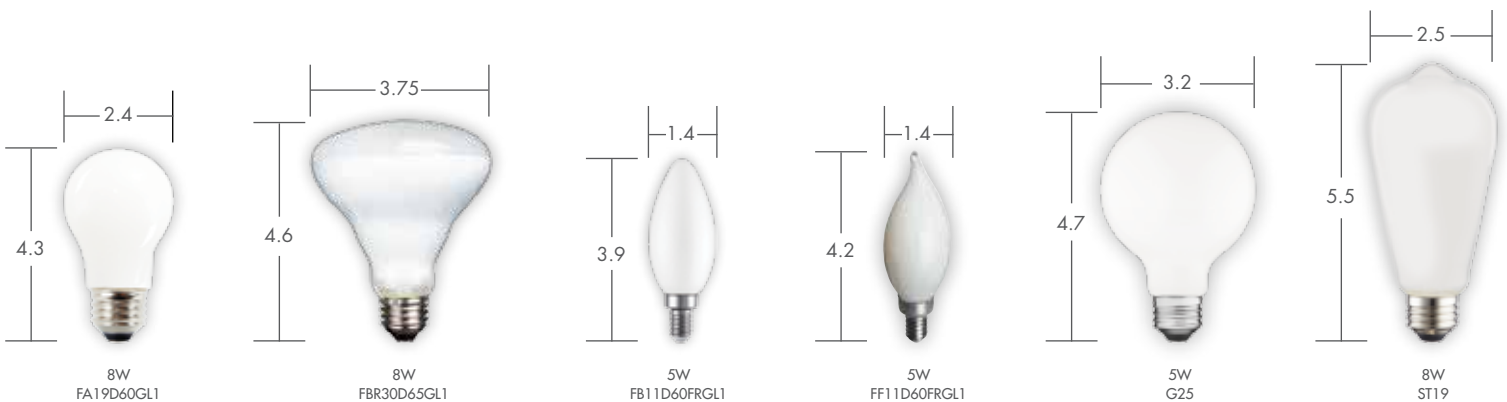

GOOD LIFE LED FILAMENT LAMPS
PERFECT READING • PERFECT DINING • PERFECT RELAXATION

ITEM #	DESCRIPTION	VOLTAGE	WATTS	REPLACEMENT WATTS	LUMENS	COLOR	HOURS	CRI	BASE	WARRANTY YEARS	CASE QUANTITY

A19 60W

8W A19 Lamp • Warm Dimming • 15,000 Hour

FA19D60GL1	FIL A19 60W DIM GL	120v	8	60	800	3200K-1800K	15,000	80	E26	3	12

BR30 65W

8W BR30 Lamp • Warm Dimming • 15,000 Hour

FBR30D65GL1	FIL BR30 65W DIM GL	120v	8	65	650	3200K-1800K	15,000	80	E26	3	12

Candle 60W

5W Candelabra • Warm Dimming • 15,000 Hour

FB11D60FRGL1	FIL B11 60W DIM FR GL	120v	5	60	500	3200K-1800K	15,000	80	E12	3	12
FF11D60FRGL1	FIL F11 60W DIM FR GL	120v	5	60	500	3200K-1800K	15,000	80	E12	3	12

G25 40W

5W Globe • Warm Dimming • 15,000 Hour

FG25D60GL1	FIL G25 40W DIM GL	120v	5	40	500	3200K-1800K	15,000	80	E26	3	12

ST19 60W

8W ST • Warm Dimming • 15,000 Hour

FST19D60GL1	FIL ST19 60W DIM GL	120v	8	60	500	3200K-1800K	15,000	80	E26	3	12

*Based on 12 hours use per day

For the most up-to-date specs, please visit www.tcpi.com

TCP®

325 Campus Dr. | Aurora, Ohio 44202 | P: 800-324-1496 | tcpi.com

©TCP JAN 2019/WF128302