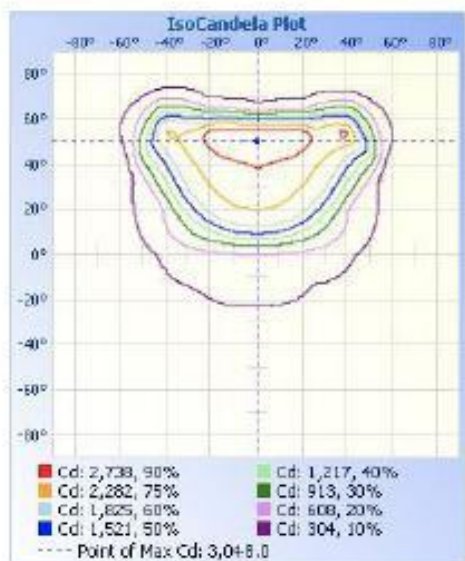

Optional Accesories (sold separately):
 Visor, Type 2 Optics, Type 4 Optics

WPX-VISOR-S

WPX-T2S

WPX-T4S

TECHNICAL DATA

LIGHT SPECIFICATIONS

Lumens	3,764 lm
Efficacy	122 lm/W
CCT	3000K / 4000K / 5000K
CRI	73
Dimmable	0-10V
L70 Life	50,000 hrs
Warranty	10-year

APPROVALS AND LISTINGS

cETL	5018387
DLC	PLYPS6YKR048

ILLUMINANCE AT A DISTANCE

ISOCANDELA PLOT

ELECTRICAL

Wattage	30W
Voltage	120-347V
Power Factor	0.9
THD	14%
Operating Temp	-30 to 45°C

CONSTRUCTION

Housing	Die-Cast Aluminum
Cover	Polycarbonate
Finish	Black
IP Rating	IP65
Net Weight	1.6 kg
Gross Weight	2.1 kg
Carton Qty	1
Carton Dimensions	200 x 260 x 275 mm