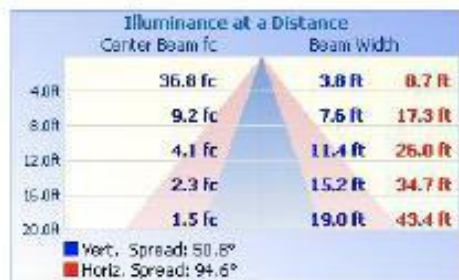

Optional Accesories (sold separately):
 Visor, Type 2 Optics, Type 4 Optics

WPX-VISOR-S

WPX-T2S

WPX-T4S

TECHNICAL DATA

LIGHT SPECIFICATIONS

Lumens	3,764 lm
Efficacy	122 lm/W
CCT	3000K / 4000K / 5000K
CRI	73
Dimmable	0-10V
L70 Life	50,000 hrs
Warranty	10-year

APPROVALS AND LISTINGS

cETL	5018387
DLC	PLYPS6YKR048

ILLUMINANCE AT A DISTANCE

ISOCANDELA PLOT

ELECTRICAL

Wattage	30W
Voltage	120-347V
Power Factor	0.9
THD	14%
Operating Temp	-30 to 45°C

CONSTRUCTION

Housing	Die-Cast Aluminum
Cover	Polycarbonate
Finish	Black
IP Rating	IP65
Net Weight	1.6 kg
Gross Weight	2.1 kg
Carton Qty	1
Carton Dimensions	200 x 260 x 275 mm