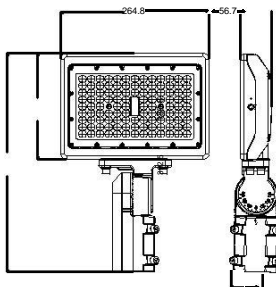

APPROVALS AND LISTINGS

cUL	E482965
DLC	PLQEE9L9QMHN

DIMENSIONS

Yoke Mount (Standard)

Knuckle Mount (Sold Separately)

Slip Fit (Sold Separately)

ELECTRICAL

Wattage	90W (Adjustable 70-100%)
Voltage	120-347V
Power Factor	0.9
THD	15%
Operating Temp	-40 to 50°C

CONSTRUCTION

Housing	Die-Cast Aluminum
Finish	Bronze
IP Rating	IP65
Carton Weight	15.5 kg
Carton Qty	5
Carton Dimensions	394 x 338 x 362 mm

ACCESSORIES (SOLD SEPARATELY)

Knuckle Mount	FLM-KNL
Slip Fit	FLM-SF