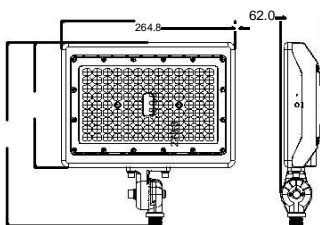

APPROVALS AND LISTINGS

cUL	E482965
DLC	PLQEE9L9QMHN

DIMENSIONS

Yoke Mount (Standard)

Knuckle Mount (Sold Separately)

Slip Fit (Sold Separately)

ELECTRICAL

Wattage	90W (Adjustable 70-100%)
Voltage	120-347V
Power Factor	0.9
THD	15%
Operating Temp	-40 to 50°C

CONSTRUCTION

Housing	Die-Cast Aluminum
Finish	Bronze
IP Rating	IP65
Carton Weight	15.5 kg
Carton Qty	5
Carton Dimensions	394 x 338 x 362 mm

ACCESSORIES (SOLD SEPARATELY)

Knuckle Mount	FLM-KNL
Slip Fit	FLM-SF