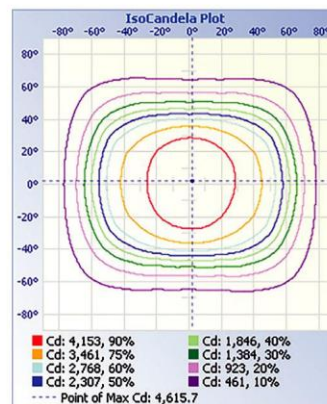

ISOCANDELA