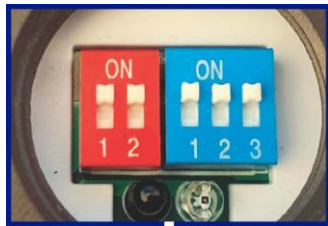

Mini Flood Light

90W | Colour Tunable | 120-347V

Ideal for landscaping, patio, and security lighting, signs, and building facades Excellent replacement for quartz halogen fixtures

Die-Cast Aluminum Housing
with cooling fins for superior heat dissipation

High-Impact Polycarbonate Lens/Optics

Complete With Yoke Mount
Knuckle mount sold separately

Wattage Adjustable
(70-100%)

Built-in Photocell

56 LED Chips
for even illumination

0.5m Power Cord

Colour Tunable
3000K / 4000K / 5000K

Rugged Polyester Powder Coat Finish
(Bronze)

Optional Accessories:
Knuckle Mount (FLM-KNL)
Slip Fit (FLM-SF)

Suggested Substitutions:
FLM-70W-3CCT-UD

TECHNICAL DATA

LIGHT SPECIFICATIONS

Lumens	11,320 lm
Efficacy	125 lm/W
CCT	3000K, 4000K, 5000K
CRI	80
Dimmable	Yes
L70 Life	50,000 hrs
Warranty	10-year

APPROVALS AND LISTINGS

cUL	E482965
DLC	PLQEE9L9QMHN

DIMENSIONS

Yoke Mount (Standard)

Knuckle Mount (Sold Separately)

Slip Fit (Sold Separately)

ELECTRICAL

Wattage	90W (Adjustable 70-100%)
Voltage	120-347V
Power Factor	0.9
THD	15%
Operating Temp	-40 to 50°C