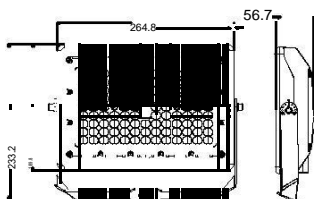

APPROVALS AND LISTINGS

cUL	E482965
DLC	PLQEE9L9QMHN

DIMENSIONS

Yoke Mount (Standard)

Knuckle Mount (Sold Separately)

Slip Fit (Sold Separately)

ELECTRICAL

Wattage	90W (Adjustable 70-100%)
Voltage	120-347V
Power Factor	0.9
THD	15%
Operating Temp	-40 to 50°C

CONSTRUCTION

Housing	Die-Cast Aluminum
Finish	Bronze
IP Rating	IP65
Carton Weight	15.5 kg
Carton Qty	5
Carton Dimensions	394 x 338 x 362 mm

ACCESSORIES (SOLD SEPARATELY)

Knuckle Mount	FLM-KNL
Slip Fit	FLM-SF