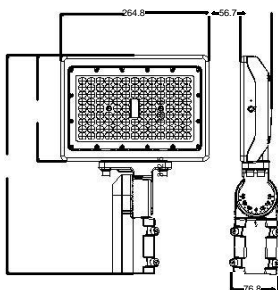

APPROVALS AND LISTINGS

cUL	E482965
DLC	PL2VU305QAQX

DIMENSIONS

Yoke Mount (Standard)

Knuckle Mount (Sold Separately)

Slip Fit (Sold Separately)

ELECTRICAL

Wattage	70W (Adjustable 70-100%)
Voltage	120-347V
Power Factor	0.9
THD	15%
Operating Temp	-40 to 50°C

CONSTRUCTION

Housing	Die-Cast Aluminum
Finish	Bronze
IP Rating	IP65
Carton Weight	15.4 kg
Carton Qty	5
Carton Dimensions	394 x 338 x 362 mm

ACCESSORIES (SOLD SEPARATELY)

Knuckle Mount	FLM-KNL
Slip Fit	FLM-SF