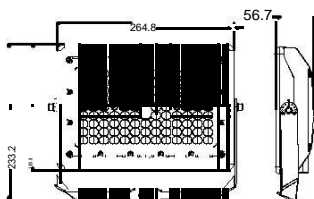

Rugged Polyester Powder Coat Finish
(Bronze)

Optional Accessories:
Knuckle Mount (FLM-KNL)
Slip Fit (FLM-SF)

Suggested Substitutions:
FLM-50W-3CCT-LV
FLM-90W-3CCT-UD

TECHNICAL DATA

LIGHT SPECIFICATIONS

Lumens	9,526 lm
Efficacy	129 lm/W @ 3000K
CCT	3000K / 4000K / 5000K
CRI	80
Dimmable	Yes
L70 Life	50,000 hrs
Warranty	10-year

APPROVALS AND LISTINGS

cUL	E482965
DLC	PL2VU305QAQX

DIMENSIONS

Yoke Mount (Standard)

Knuckle Mount (Sold Separately)

Slip Fit (Sold Separately)

ELECTRICAL

Wattage	70W (Adjustable 70-100%)
Voltage	120-347V
Power Factor	0.9
THD	15%
Operating Temp	-40 to 50°C

CONSTRUCTION

Housing	Die-Cast Aluminum
Finish	Bronze
IP Rating	IP65
Carton Weight	15.4 kg
Carton Qty	5
Carton Dimensions	394 x 338 x 362 mm

ACCESSORIES (SOLD SEPARATELY)

Knuckle Mount	FLM-KNL
Slip Fit	FLM-SF