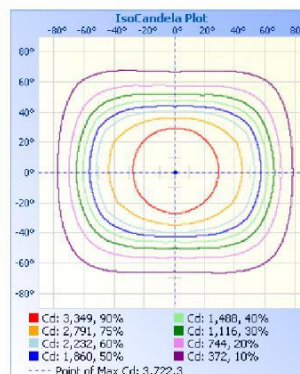

ISOCANDELA