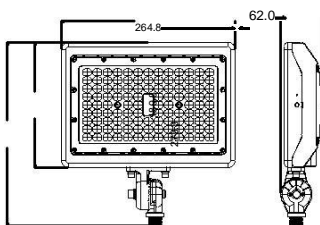

APPROVALS AND LISTINGS

cUL	E482965
DLC	PL2VU305QAQX

DIMENSIONS

Yoke Mount (Standard)

Knuckle Mount (Sold Separately)

Slip Fit (Sold Separately)

ELECTRICAL

Wattage	70W (Adjustable 70-100%)
Voltage	120-347V
Power Factor	0.9
THD	15%
Operating Temp	-40 to 50°C

CONSTRUCTION

Housing	Die-Cast Aluminum
Finish	Bronze
IP Rating	IP65
Carton Weight	15.4 kg
Carton Qty	5
Carton Dimensions	394 x 338 x 362 mm

ACCESSORIES (SOLD SEPARATELY)

Knuckle Mount	FLM-KNL
Slip Fit	FLM-SF