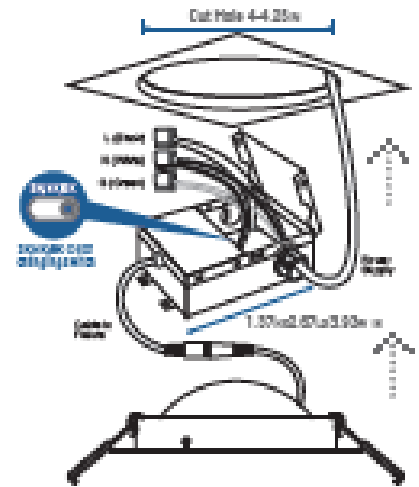

FEATURES

- 4" 9W 900lm 36° Tilt
- Selectable color temperatures of 3000K/4000K/5000K
- Fire rated 2H FT4 cable
- Suitable for wet locations
- Energy Star, cETLus listed (under processing)
- 360° Rotation
- Type IC rated (direct contact with insulation)
- Less than 0.1% defective rate
- Triac Dimmable
- COB Type LED
- 50,000 hour life
- Quick & easy installation
- No flicker, mercury free, instant on
- 5-year warranty

APPLICATION

- Offices
- Retail
- Museum
- Hospitality
- Commercial
- Lighting showroom

INSTALLATION

- Recessed
- Insulated/drop ceilings
- Fits under studs and in narrow plenums

ADDITIONAL INFO

- White Finish
- Operating Temperature -10°C ~+40°C

DIAGRAM

ORDER CODE	DESCRIPTION	WATTS	VOLT	LUMENS	CCT (K)	LIFE HRS	BEAM ANGLE	IP	CRI	PF	CASE QTY.
LSM04-6209	SLIM GIMBAL 4"R 9W 30CT COLOR TUNABLE 900LM WH cE	9	120V	900	3000K/4000K/5000K	50,000	36°	54	90+	0.98	40
	ILX-9634-9W-30CT-WF										